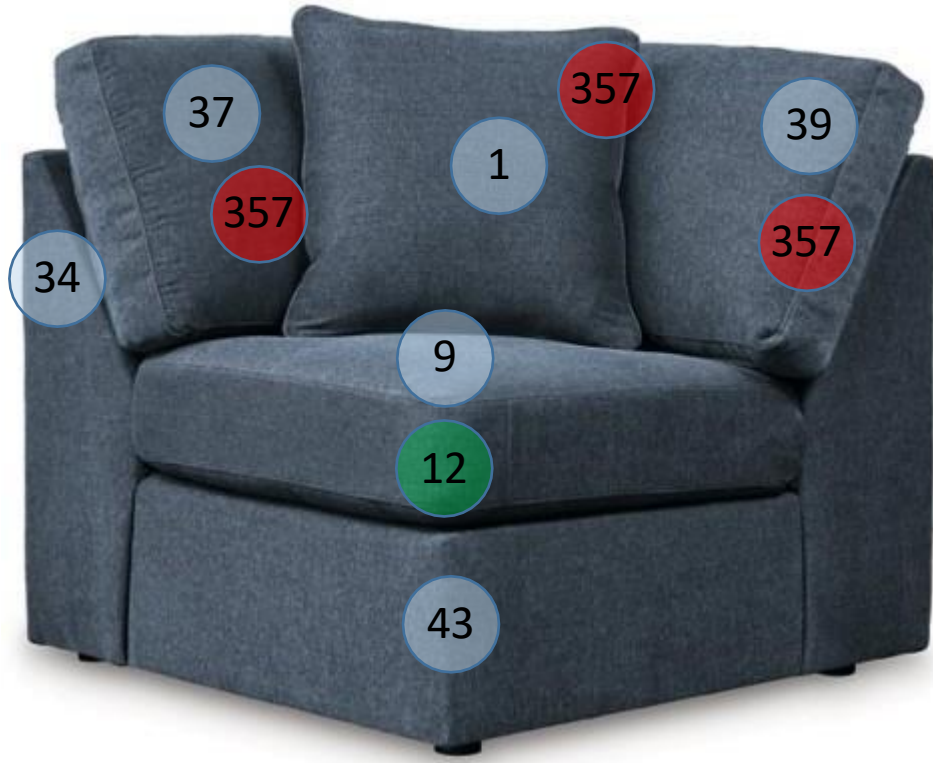

# 9212177

Call Out	Description
● (Red)	Blown Fiber
● (Yellow)	Cushion Chaise Pad - top Pad
● (Green)	Cushion Foam
● (Yellow)	KD Component
● (Light Blue)	Cover

*Signature*  
DESIGN  
BY **ASHLEY**®

41

46

42

# 921 SECTIONAL DIMENSIONS 7 PIECE CONFIGURATION

**921 SECTIONAL  
DIMENSIONS  
7 PIECE  
CONFIGURATION**