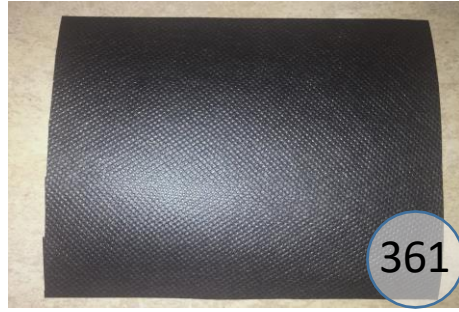

# 9212177

Call Out	Description
● (Red)	Blown Fiber
● (Yellow)	Cushion Chaise Pad - top Pad
● (Green)	Cushion Foam
● (Yellow)	KD Component
● (Light Blue)	Cover

*Signature*  
DESIGN  
BY **ASHLEY**®

41

46

42

# 921 SECTIONAL DIMENSIONS 7 PIECE CONFIGURATION

**921 SECTIONAL  
DIMENSIONS  
7 PIECE  
CONFIGURATION**