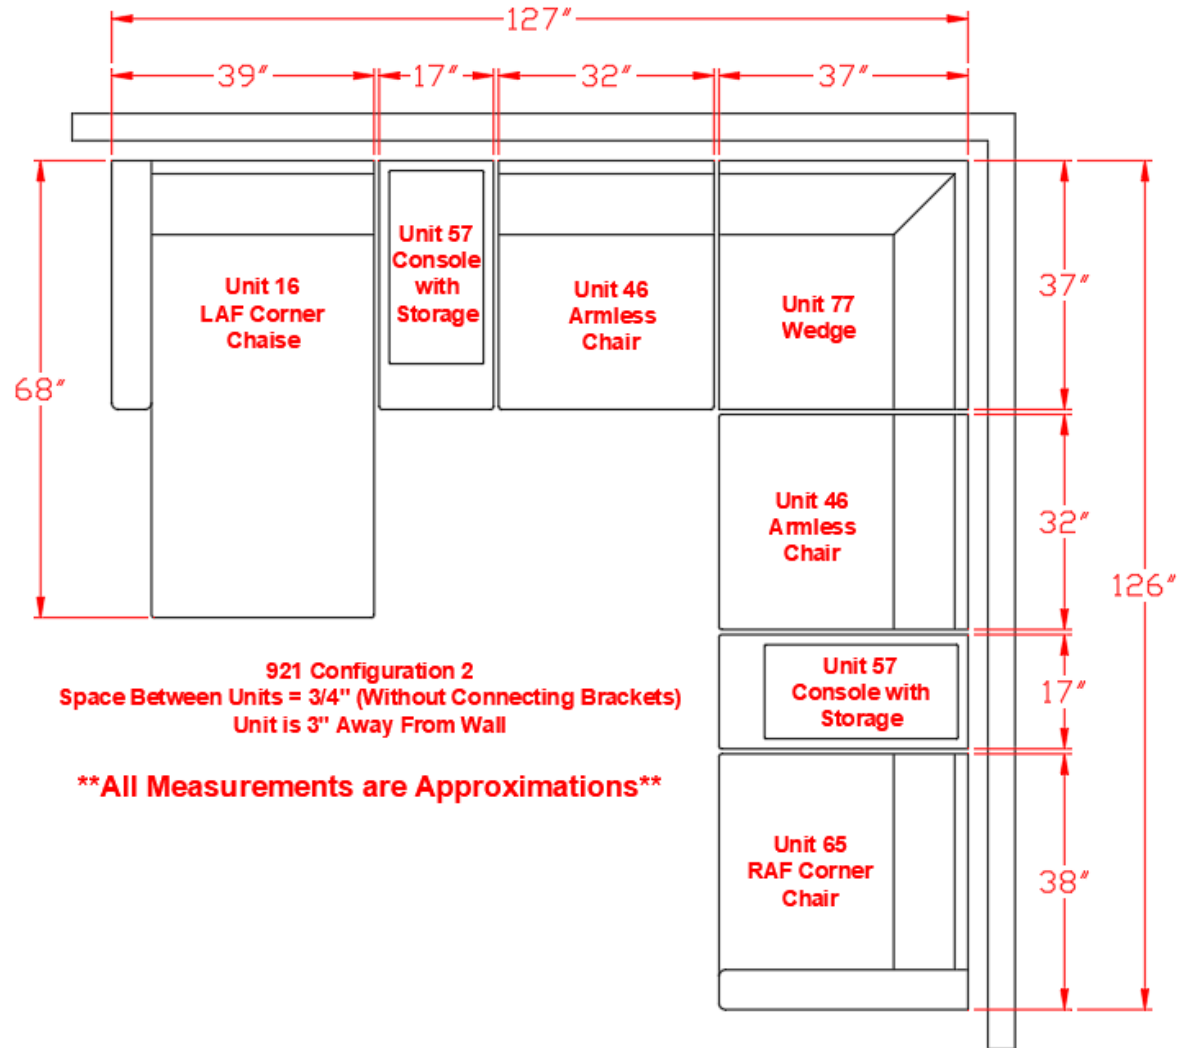

# 9212177

Call Out	Description
● (Red)	Blown Fiber
● (Yellow)	Cushion Chaise Pad - top Pad
● (Green)	Cushion Foam
● (Yellow)	KD Component
● (Light Blue)	Cover

*Signature*  
DESIGN  
BY **ASHLEY**®

41

46

42

# 921 SECTIONAL DIMENSIONS 7 PIECE CONFIGURATION

**921 SECTIONAL  
DIMENSIONS  
7 PIECE  
CONFIGURATION**